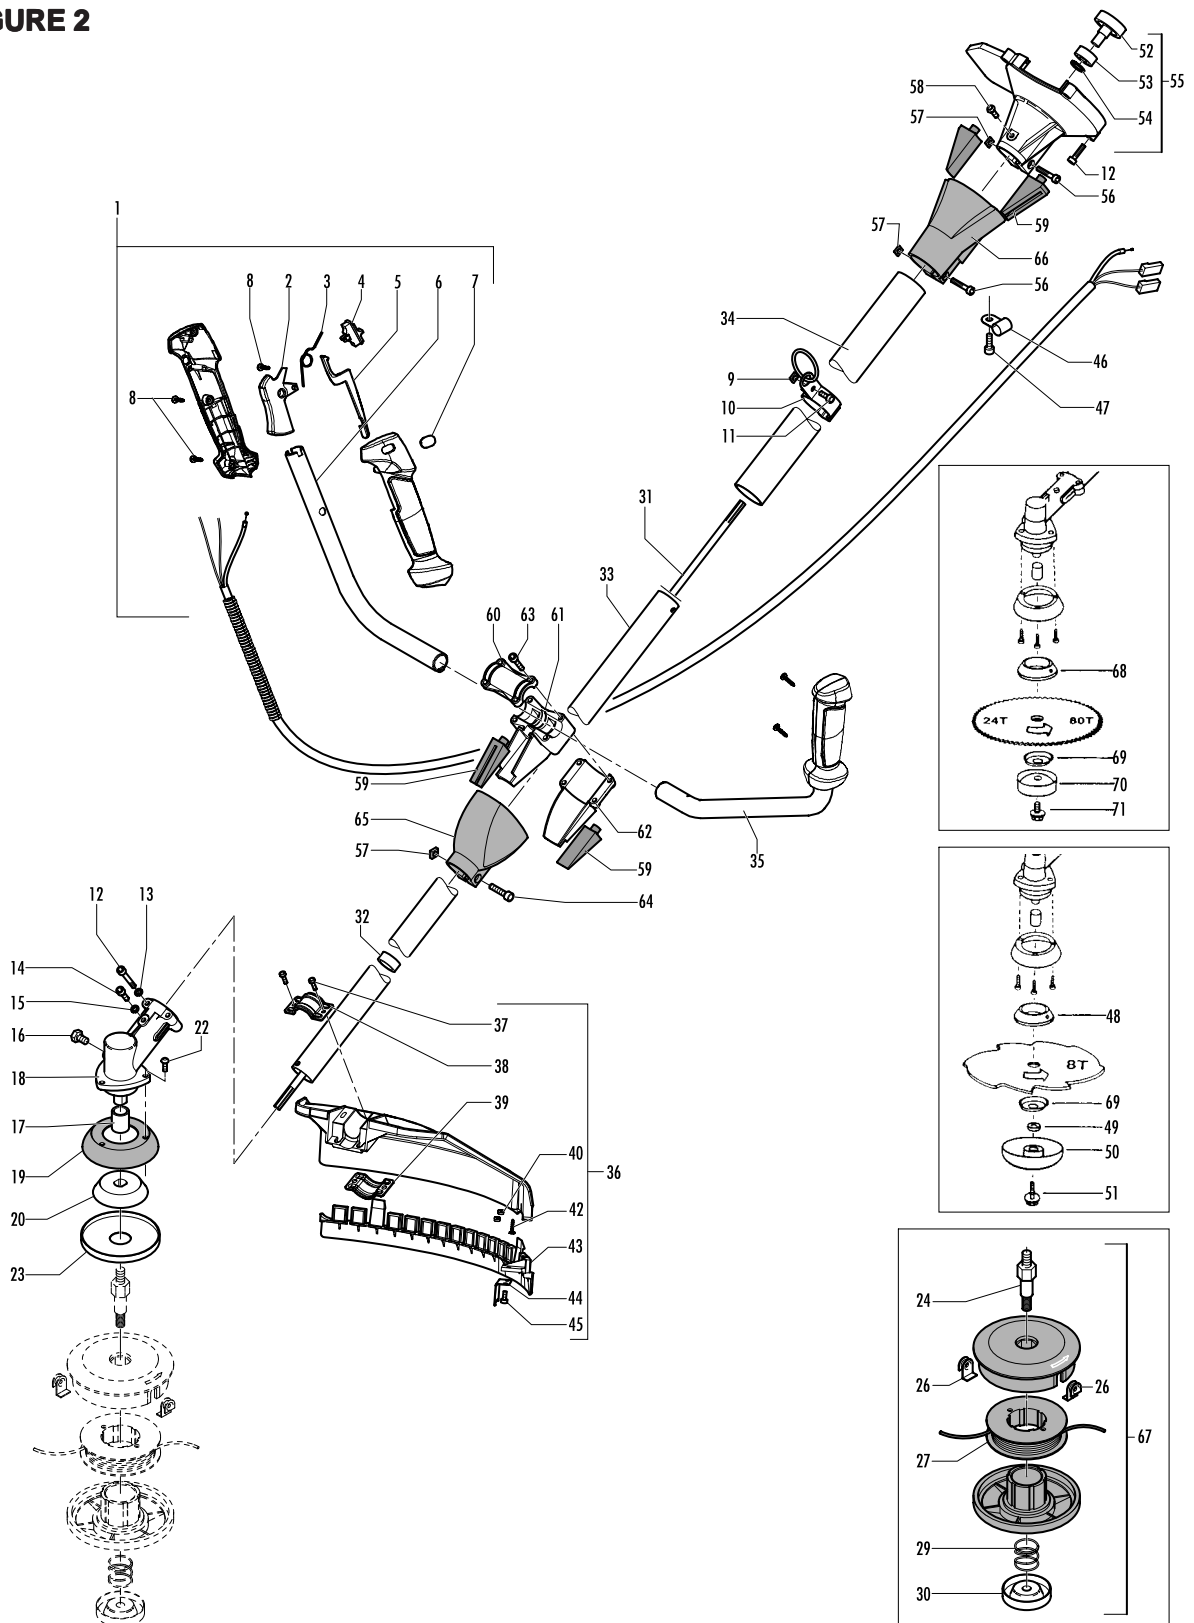

brand	MCCULLOCH

date	MAR/03	SHEET 3/4

Model	Prefix
ELITE 4330X PRO	01

Product number
953900390

FIGURE 2