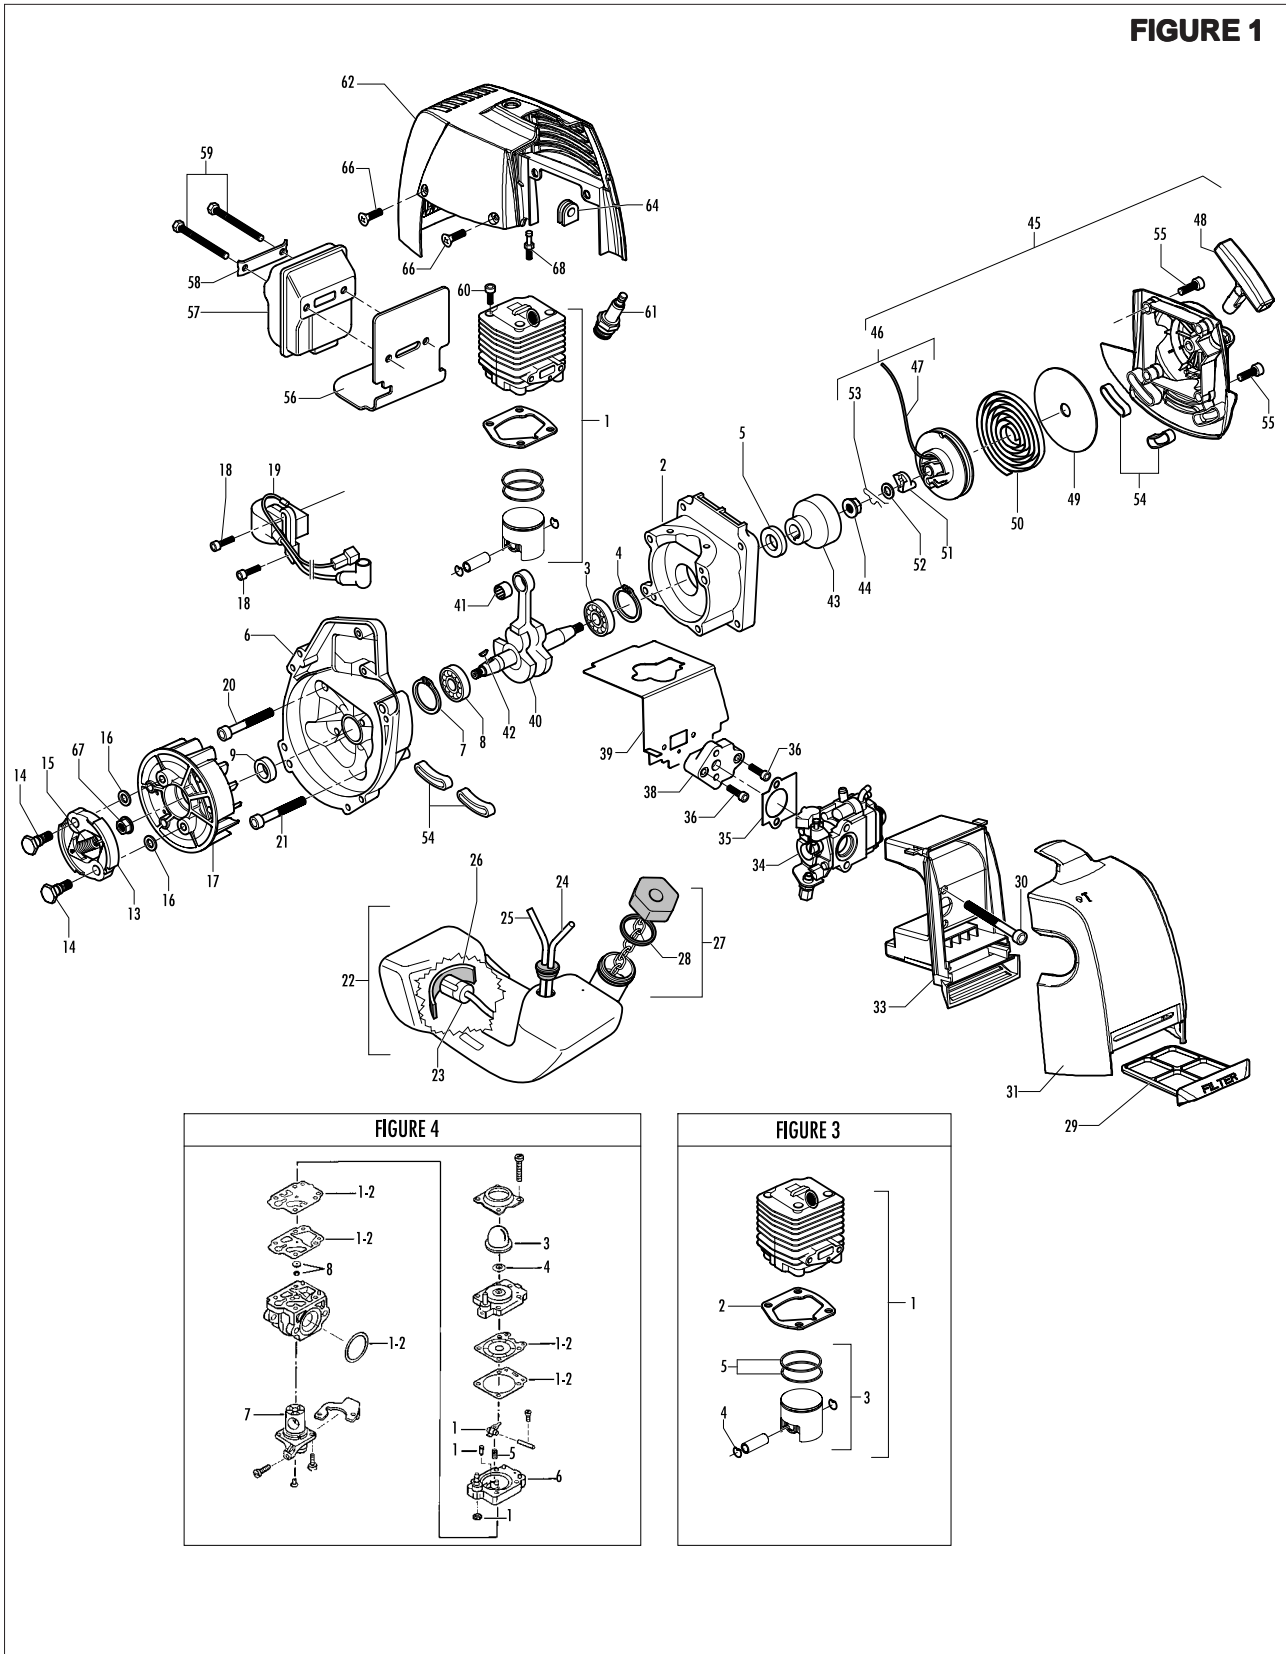

brand	MCCULLOCH

date	MAR/03	SHEET 1/4

Model	Prefix
ELITE 4330X PRO	01

Product number
953900390